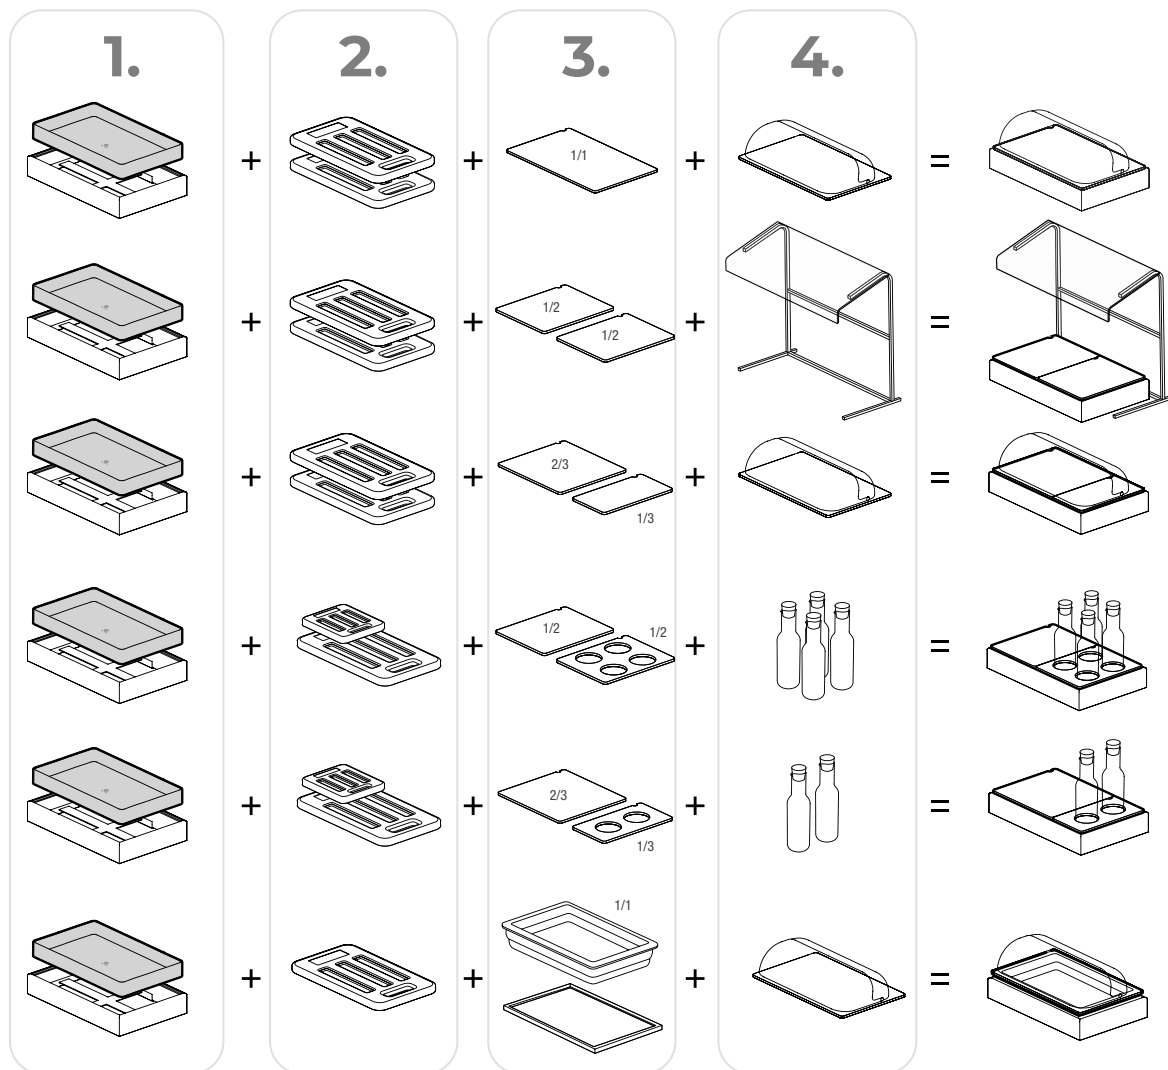

PRESENTACIONES NEUTRO Y FRÍO
Posibles configuraciones ESTACIÓN FRÍA MÓVIL