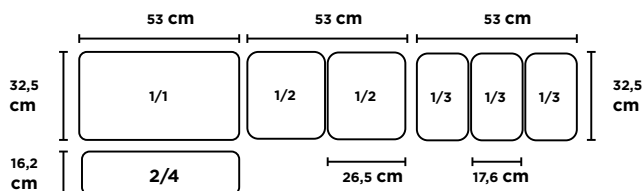

Melamina Gastronorm

Quarry ● 7192